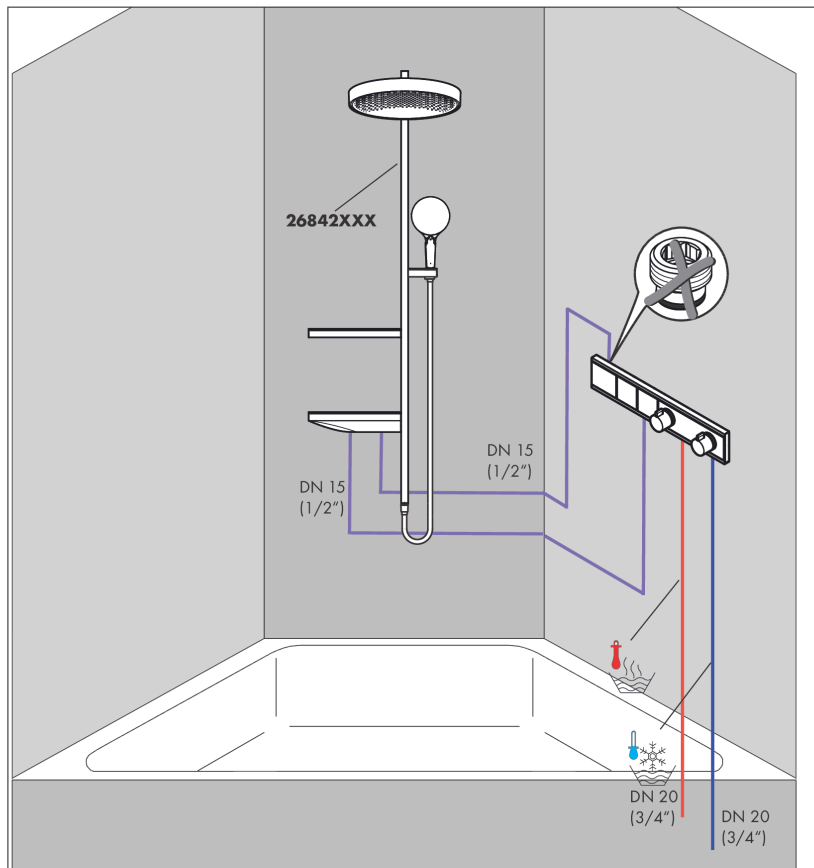

RainSelect
Thermostat for concealed installation for 2 functions
Surfaces: **Brushed Black Chrome**   Article Number: **15380340**

Installation examples

RainSelect
1531018X / 15380XXX