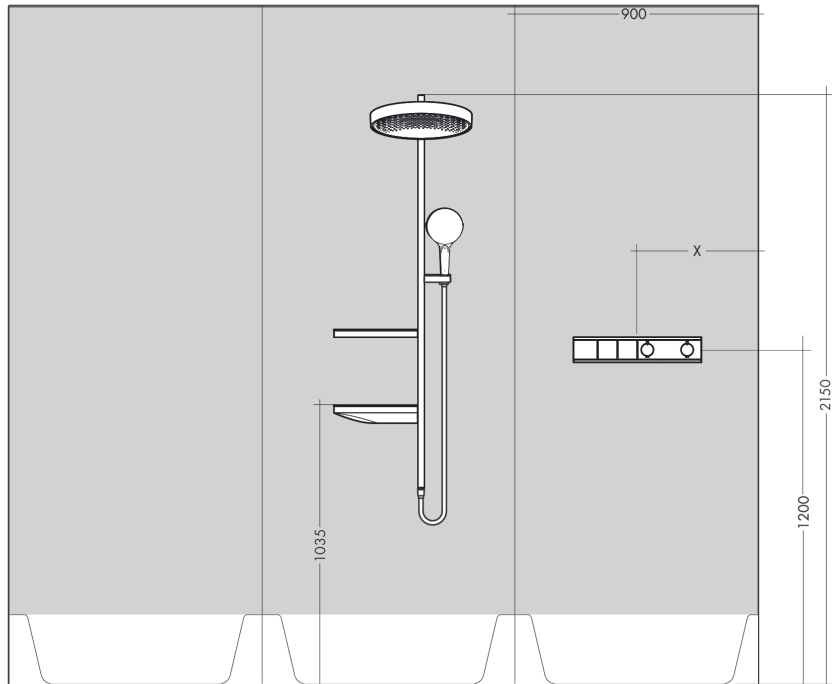

RainSelect
Thermostat for concealed installation for 2 functions
Surfaces: **Brushed Black Chrome**   Article Number: **15380340**

Installation examples

RainSelect
1531018X / 15380XXX