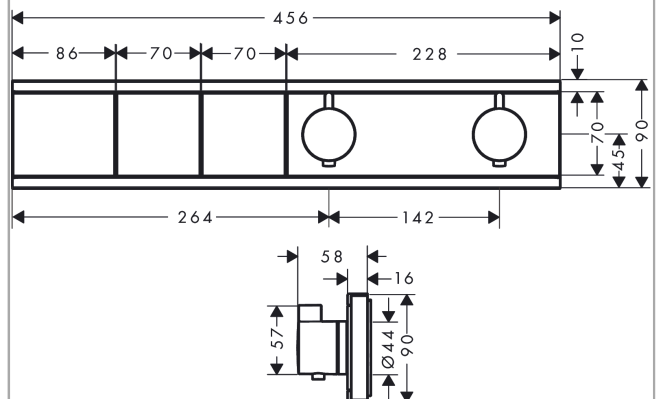

RainSelect

Thermostat for concealed installation for 2 functions

Surfaces: **Brushed Black Chrome** Article Number: **15380340**

Description

product features

- depending on volume flow and installation situation approx. 50% flow rate reduction and integrated shut off function
- 2 functions
- Select push-button on/off control for 2 outlets
- simultaneous use of several outlets
- maximum flow rate at 3 bar: 19,6 l/min
- thermostat cartridge, Start/stop valve to operate the functions
- safety lock at 40 °C
- temperature limitation adjustable
- non-return valve
- connection type: basic set
- min. operating pressure: 1 bar
- max. operating pressure: 10 bar
- Thermostat is delivered with buttons handshower and PowderRain

Technology

Design awards

Product image

Scale drawing